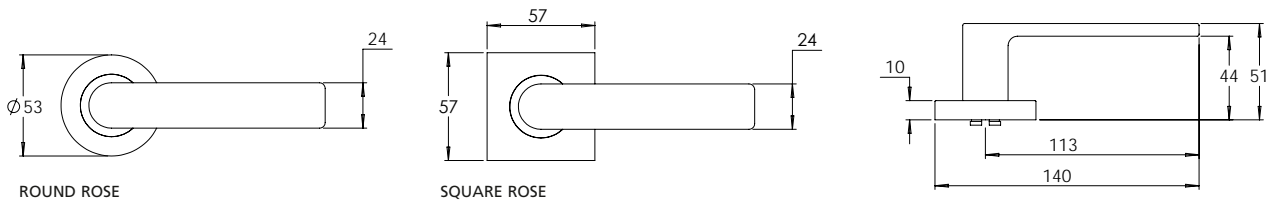

madinoz MDZ 888-14Z BLK